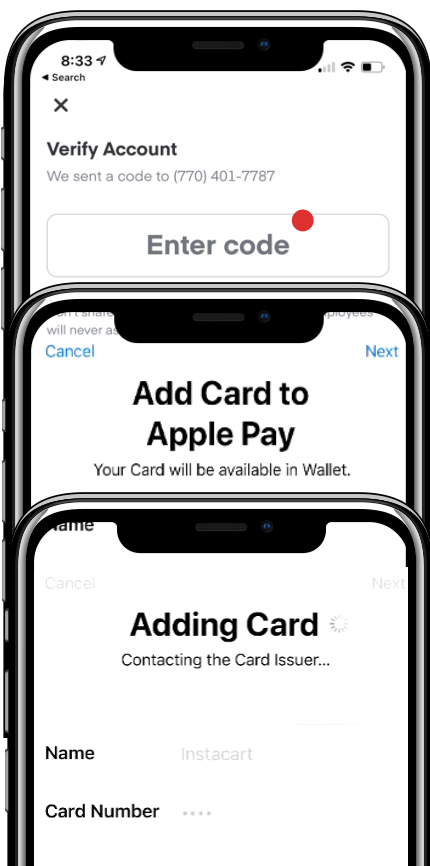

Add Digital Marqeta Card

*Add and activate a digital Marqeta card for Apple Pay or Google Pay Digital Wallet

Payment Method Email

Follow the instructions to add a new payment method

An instructional email is sent after the background check clears

Add new card

Select Add new card under Digital Card

Already have a physical Marqeta card? Go to Profile > Payment Card

Add to Digital Wallet

Choose Add to Apple Wallet or Add to Google Pay Wallet

Enter code from text message

A verification code is sent by text message sent to the mobile device

Agree to Terms and Conditions

Touch Agree to accept the Terms and Conditions

Setup is complete

A checkmark and the last few digits of the card appear on the Payment card screen