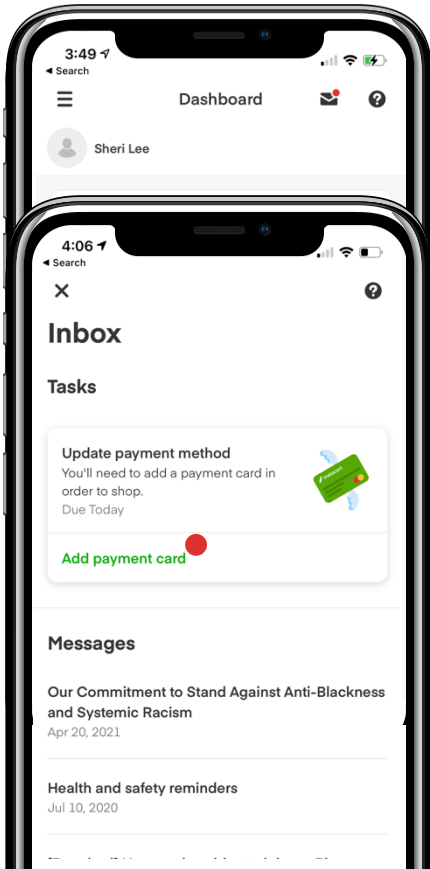

Add Digital Marqeta Card

*Add and activate a digital Marqeta card for Apple Pay or Google Pay Digital Wallet

Payment Method Email

Follow the instructions to add a new payment method

An instructional email is sent after the background check clears

Add new card

Select Add new card under Digital Card

Already have a physical Marqeta card? Go to Profile > Payment Card

Add to Digital Wallet

Choose Add to Apple Wallet or Add to Google Pay Wallet

Enter code from text message

A verification code is sent by text message sent to the mobile device

Agree to Terms and Conditions

Touch Agree to accept the Terms and Conditions

Setup is complete

A checkmark and the last few digits of the card appear on the Payment card screen