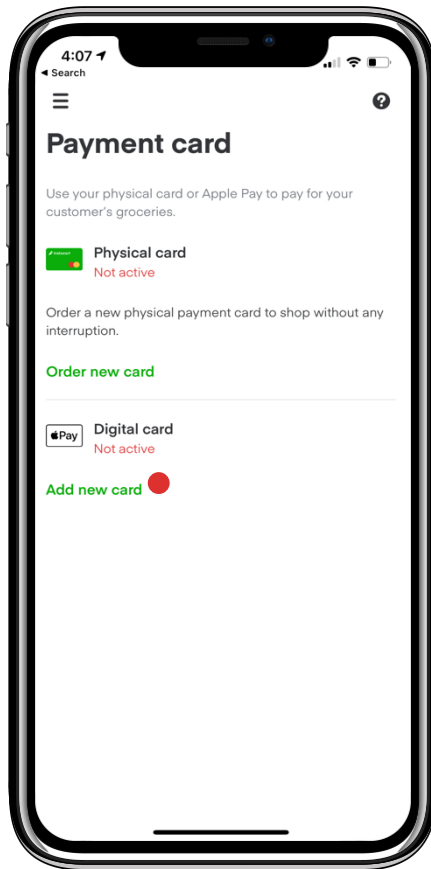

Add Digital Marqeta Card

*Add and activate a digital Marqeta card for Apple Pay or Google Pay Digital Wallet

Payment Method Email

Follow the instructions to add a new payment method

An instructional email is sent after the background check clears

Add new card

Select Add new card under Digital Card

Already have a physical Marqeta card? Go to Profile > Payment Card

Add to Digital Wallet

Choose Add to Apple Wallet or Add to Google Pay Wallet

Enter code from text message

A verification code is sent by text message sent to the mobile device

Agree to Terms and Conditions

Touch Agree to accept the Terms and Conditions

Setup is complete

A checkmark and the last few digits of the card appear on the Payment card screen