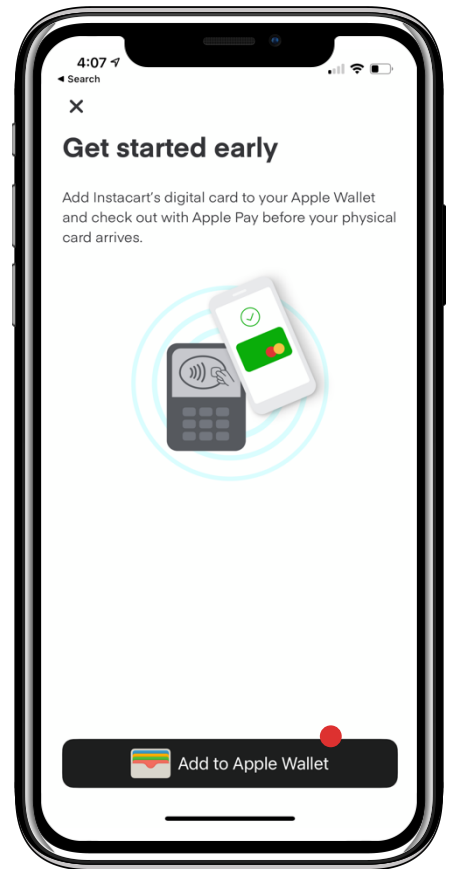

Add Digital Marqeta Card

*Add and activate a digital Marqeta card for Apple Pay or Google Pay Digital Wallet

Payment Method Email

Follow the instructions to add a new payment method

An instructional email is sent after the background check clears

Add new card

Select Add new card under Digital Card

Already have a physical Marqeta card? Go to Profile > Payment Card

Add to Digital Wallet

Choose Add to Apple Wallet or Add to Google Pay Wallet

Enter code from text message

A verification code is sent by text message sent to the mobile device

Agree to Terms and Conditions

Touch Agree to accept the Terms and Conditions

Setup is complete

A checkmark and the last few digits of the card appear on the Payment card screen