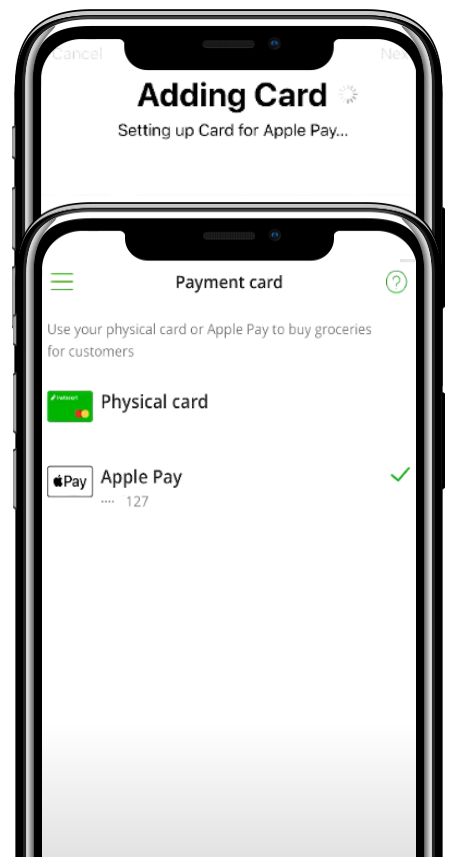

Add Digital Marqeta Card

*Add and activate a digital Marqeta card for Apple Pay or Google Pay Digital Wallet

Payment Method Email

Follow the instructions to add a new payment method

An instructional email is sent after the background check clears

Add new card

Select Add new card under Digital Card

Already have a physical Marqeta card? Go to Profile > Payment Card

Add to Digital Wallet

Choose Add to Apple Wallet or Add to Google Pay Wallet

Enter code from text message

A verification code is sent by text message sent to the mobile device

Agree to Terms and Conditions

Touch Agree to accept the Terms and Conditions

Setup is complete

A checkmark and the last few digits of the card appear on the Payment card screen